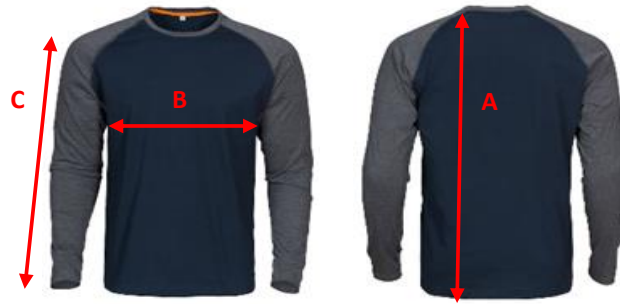

MAC1ONE®

WEAR AT WORK

SIZE CHART

Brand: MACONE WEAR AT WORK
Style: 2534025 ALEX

	S	M	L	XL	XXL	3XL	4XL
A) body length from shoulder point	69	70,5	72	74	76	78	80
B) 1/2 chest width	50	53	56	60	64	68	72
c) sleeve length	76,5	78,75	81	83,25	85,5	87,75	90

All measurements are indicative with minimum tolerance of 1 cm