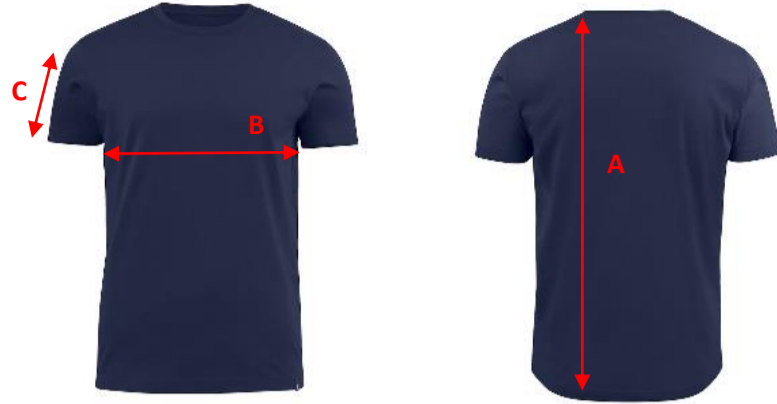

SIZE CHART

Brand: J. HARVEST SPORTSWEAR
Style: 2134017 AMERICAN U T-SHIRT

	XS	S	M	L	XL	XXL	3XL	4XL	5XL
A) body length from shoulder point	69,5	71	72,5	74	77	80	83	86	87
B) 1/2 chest width	47	50	53	56	60	64	68	72	76
C) sleeve length	17,5	18	18,5	19	19,5	20	20,5	21	21,5

All measurements are indicative with minimum tolerance of 1 cm