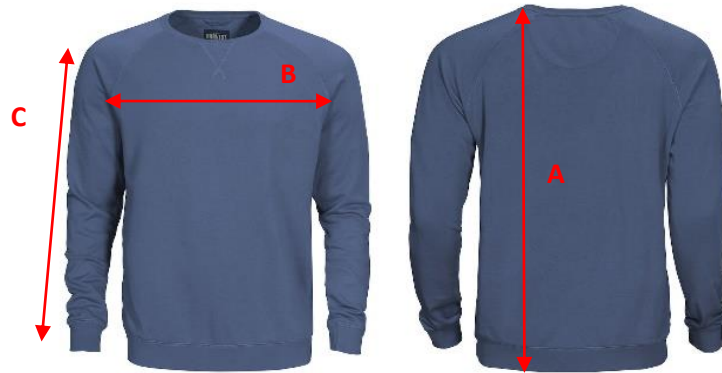

SIZE CHART

Brand: J. HARVEST SPORTSWEAR
Style: 2132022 CORNELL COLLEGE
CREWNECK

	S	M	L	XL	XXL	3XL
A) body length from shoulder point	69	70,5	72	74	76	78
B) 1/2 chest width	50	53	56	60	64	68
C) sleeve length	77	79,25	81,5	83,25	85	86,75

All measurements are indicative with minimum tolerance of 1 cm