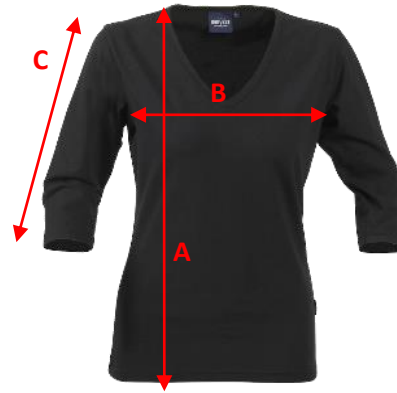

SIZE CHART

Brand: J. HARVEST SPORTSWEAR

Style: 2124003 LYNN

	XS	S	M	L	XL	XXL
A) body length from shoulder point	58	60	62	64	66	68
B) 1/2 chest width	36	39	42	45	49	54
C) sleeve length	38	38,5	39	39,5	40	40,5

All measurements are indicative with minimum tolerance of 1 cm