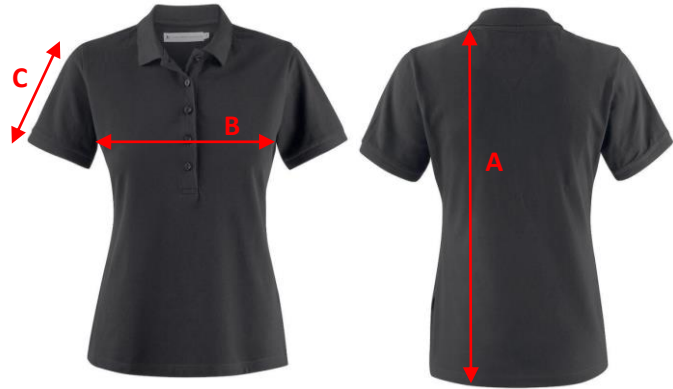

SIZE CHART

Brand: J. HARVEST SPORTSWEAR

Style: 2125033 NEPTUNE WOMAN

	XS	S	M	L	XL	XXL
A) body length from shoulder point	61	62,5	64	66	68	70
B) 1/2 chest width	41	44	47	50	54	58
C) sleeve length	17	17,5	18	18,5	19	19,5

All measurements are indicative with minimum tolerance of 1 cm