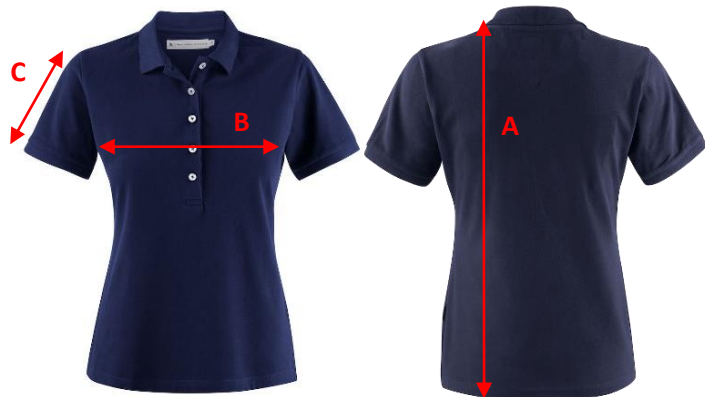

SIZE CHART

Brand: J. HARVEST SPORTSWEAR

Style: 2125034 SUNSET POLO WOMAN

	XS	S	M	L	XL	XXL
A) body length from shoulder point	61	62,5	64	66	68	70
B) 1/2 chest width	41	44	47	50	54	58
C) sleeve length	17	17,5	18	18,5	19	19,5

All measurements are indicative with minimum tolerance of 1 cm