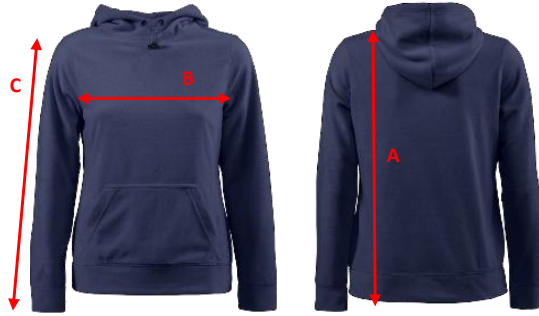

*Printer*  
ACTIVE WEAR

**SIZE CHART**

**Brand: PRINTER ACTIVE WEAR**  
**Style: 2261511 SWITCH MICRO LADY**

	<b>XS</b>	<b>S</b>	<b>M</b>	<b>L</b>	<b>XL</b>	<b>XXL</b>	<b>3XL</b>
A) body length from shoulder point	63	65	67	69	71	73	75
B) 1/2 chest width	43	46	49	52	56	60	64
c) sleeve length	62	63	64	65	66	67	68

*All measurements are indicative with minimum tolerance of 1 cm*