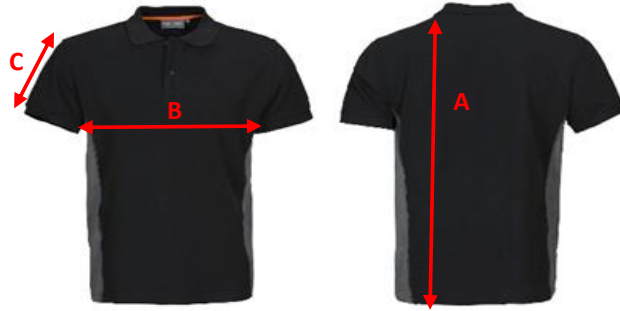

MAC1ONE®

WEAR AT WORK

SIZE CHART

Brand: MACONE WEAR AT WORK

Style: 2535018 TURE

	S	M	L	XL	XXL	3XL	4XL
A) body length from shoulder point	70	71,5	73	75	77	79	81
B) 1/2 chest width	52	55	58	62	66	70	74
c) sleeve length	21	22	23	24	25	26	27

All measurements are indicative with minimum tolerance of 1 cm