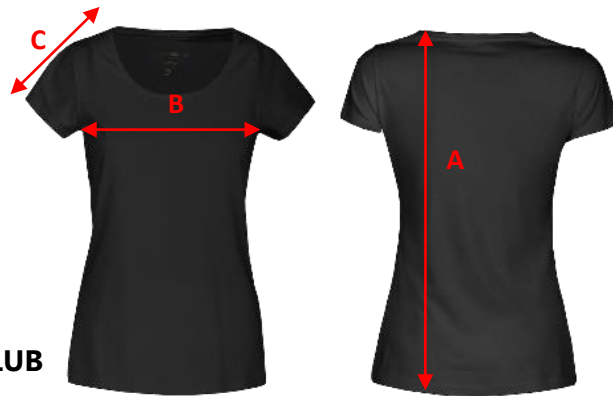

SIZE CHART

Brand: J. HARVEST SPORTSWEAR

Style: 2124005 TROVILLE LADY ORGANIC SLUB

	XS	S	M	L	XL	XXL
A) body length from shoulder point	62	64	66	68	70	72
B) 1/2 chest width	40	43	46	49	53	57
C) sleeve length	14	14,5	15	15,5	16	16,5

All measurements are indicative with minimum tolerance of 1 cm