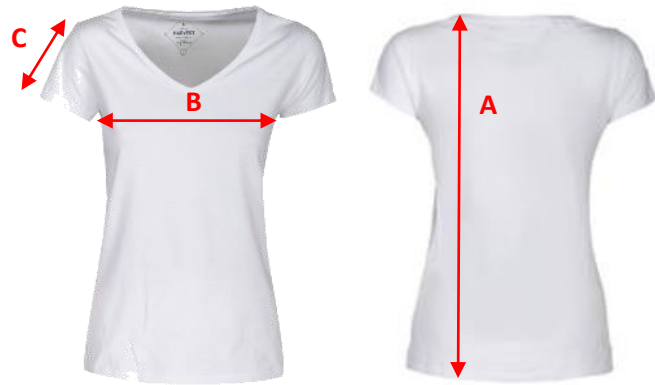

SIZE CHART

Brand: J. HARVEST SPORTSWEAR

Style: 2124006 WHAILFORD LADY

ORGANIC SLUB

	XS	S	M	L	XL	XXL
A) body length from shoulder point	62	64	66	68	70	72
B) 1/2 chest width	40	43	46	49	53	57
C) sleeve length	13	14	15	16	17,5	19

All measurements are indicative with minimum tolerance of 1 cm