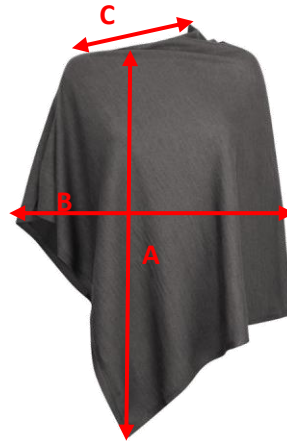

SIZE CHART

Brand: J. HARVEST SPORTSWEAR

Style: 2127000 PONCHO LADY

one					
A) Length from shoulder to bottom			68		
B) 1/2 Width (folded side)			72		
C) Opening			36		

All measurements are indicative with minimum tolerance of 1 cm